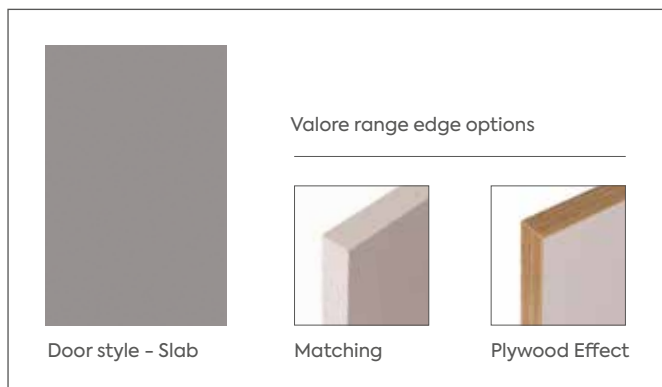

Please note colour swatches represented in this document are for reference only and final purchasing decisions should only be made after viewing a physical swatch or sample door.

Ora

Slab MFC

Affordable modern kitchen styling. That's what Ora is all about, with its stunning range of 9 cool, contemporary finishes. Cabinet doors have a matching edge, which adds a subtle touch of refined elegance.